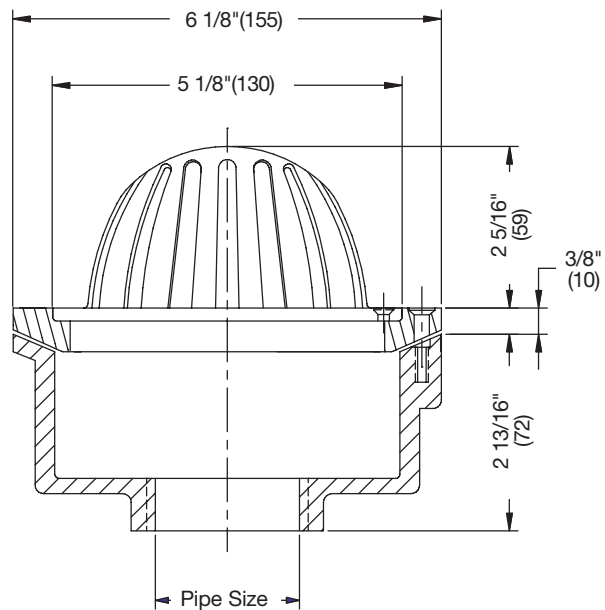

Balcony Drains

RD-230 Side Outlet Balcony Drain

Model Number	Outlet Size	WT., lbs.	List Price
RD-232, 3, 4	2,3,4,"	10	\$739.50

Size	A
2"	4 5/16"
3"	3 5/8"
4"	3 1/8"

RD-240 Bottom Outlet Balcony Drain

Model Number	Outlet Size	WT., lbs.	List Price
RD-242, 3, 4	2,3,4,"	7	\$619.00

Options for RD-230/240 Series:

Suffix	Description	List Price
-6	Vandal Proof	\$56.00
-13	Galvanized Body & Flashing Clamp	157.50
-14	Flat Grate	No Add
-83	SS Mesh Covered Dome	234.50