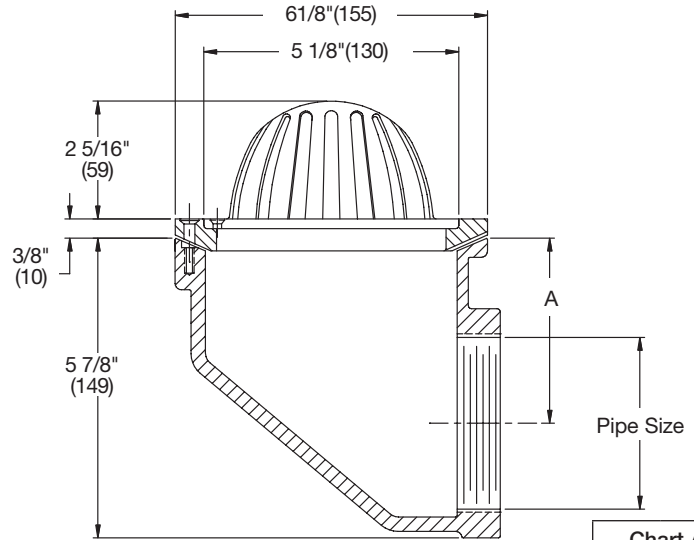

Balcony Drains

RD-230 Side Outlet Balcony Drain

Model Number	Outlet Size	WT., lbs.	List Price
RD-232, 3, 4	2,3,4,"	10	\$739.50

Size	A
2"	4 5/16"
3"	3 5/8"
4"	3 1/8"

RD-240 Bottom Outlet Balcony Drain

Model Number	Outlet Size	WT., lbs.	List Price
RD-242, 3, 4	2,3,4,"	7	\$619.00

Options for RD-230/240 Series:

Suffix	Description	List Price
-6	Vandal Proof	\$56.00
-13	Galvanized Body & Flashing Clamp	157.50
-14	Flat Grate	No Add
-83	SS Mesh Covered Dome	234.50